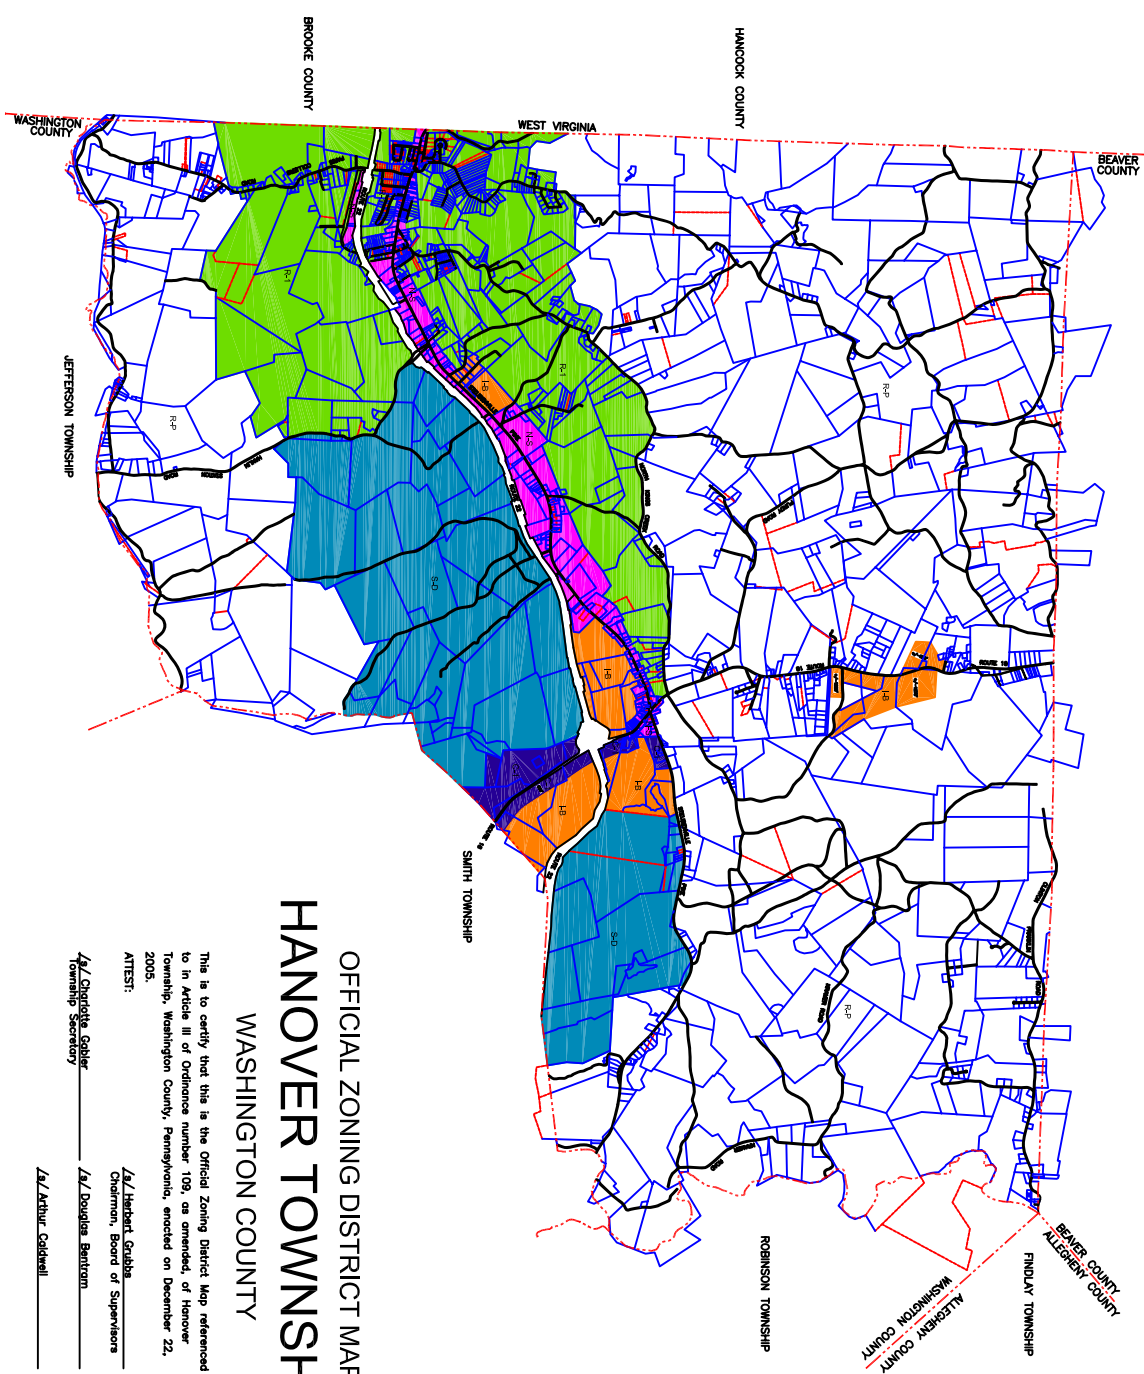

LEGEND

- R-P RURAL PRESERVATION DISTRICT
- R-1 RURAL RESIDENTIAL DISTRICT
- N-S NEIGHBORHOOD SERVICES DISTRICT
- C-1 HIGHWAY COMMERCIAL DISTRICT
- I-B INDUSTRIAL & BUSINESS DISTRICT
- S-D SPECIAL DEVELOPMENT DISTRICT
- TOWNSHIP LINE
- ROAD
- LOT
- OLD PROPERTY LINE

OFFICIAL ZONING DISTRICT MAP HANOVER TOWNSHIP WASHINGTON COUNTY

This is to certify that this is the Official Zoning District Map referenced to in Article III of Ordinance number 109, as amended, of Hanover Township, Washington County, Pennsylvania, enacted on December 22, 2005.